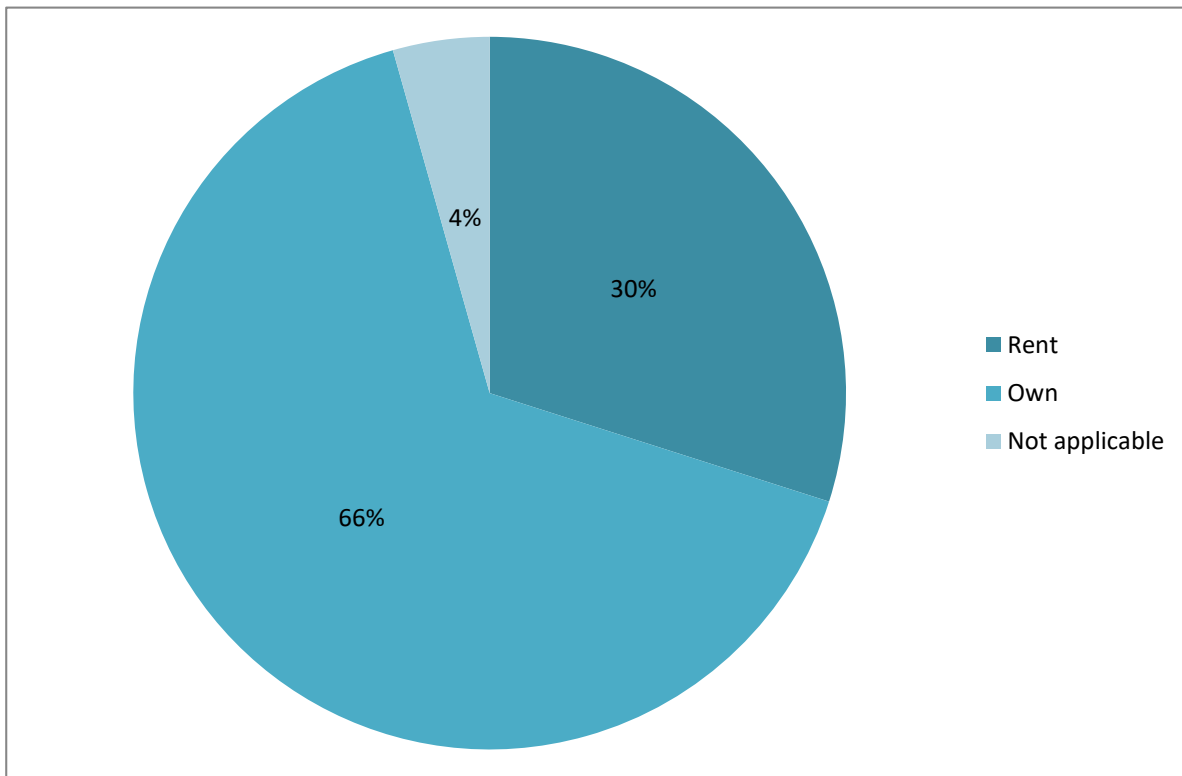

3. If you reside in San Mateo, do you rent or own the place you live in?

Answer Choices	Responses	
Rent	29.93%	41
Own	65.69%	90
Not applicable	4.38%	6
Answered		137
Skipped		3