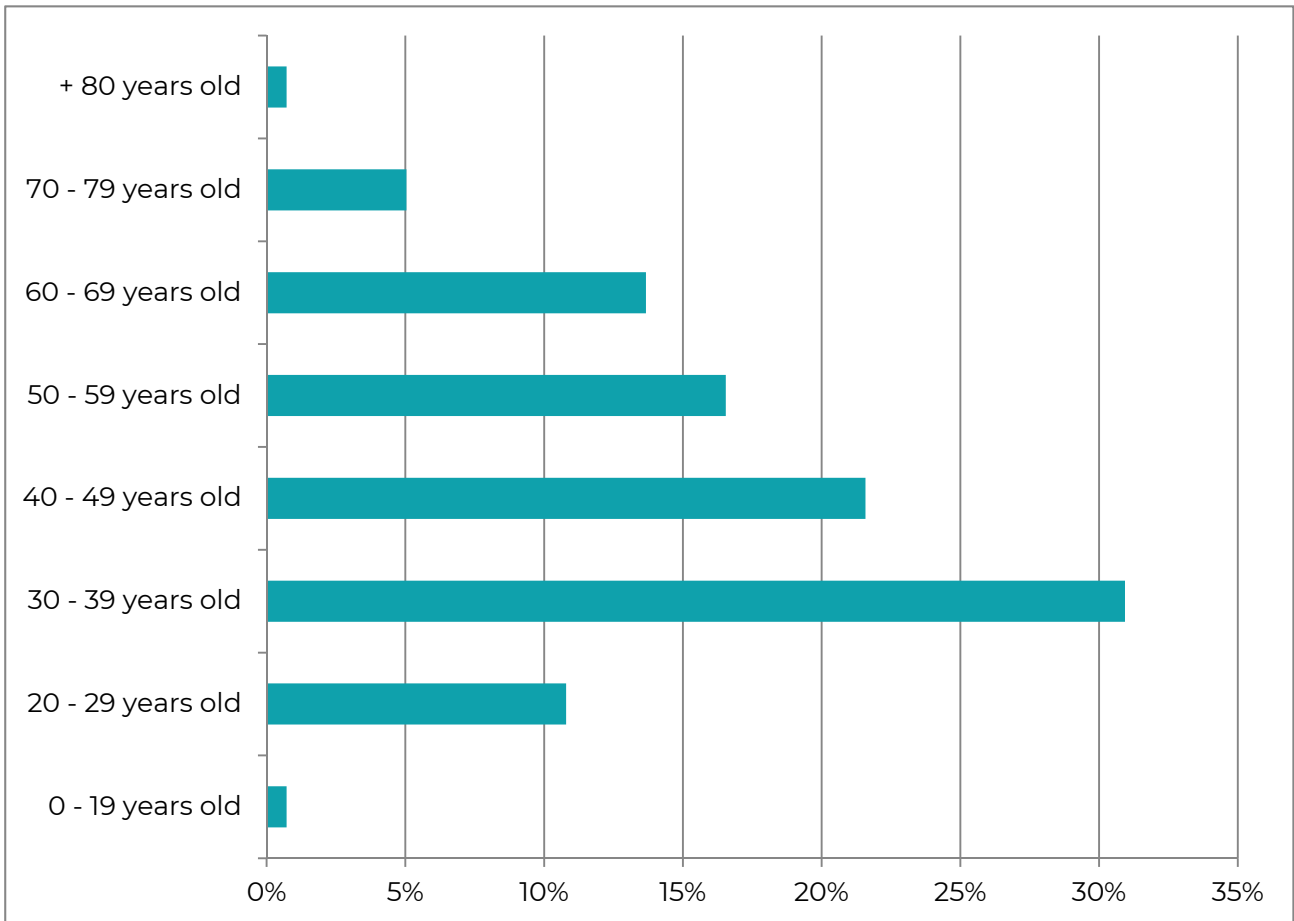

San Mateo General Plan 2040 Survey Demographics Results

1. How old are you?

Answer Choices	Responses	
0 - 19 years old	0.72%	1
20 - 29 years old	10.79%	15
30 - 39 years old	30.94%	43
40 - 49 years old	21.58%	30
50 - 59 years old	16.55%	23
60 - 69 years old	13.67%	19
70 - 79 years old	5.04%	7
+ 80 years old	0.72%	1

Answered 139
Skipped 1