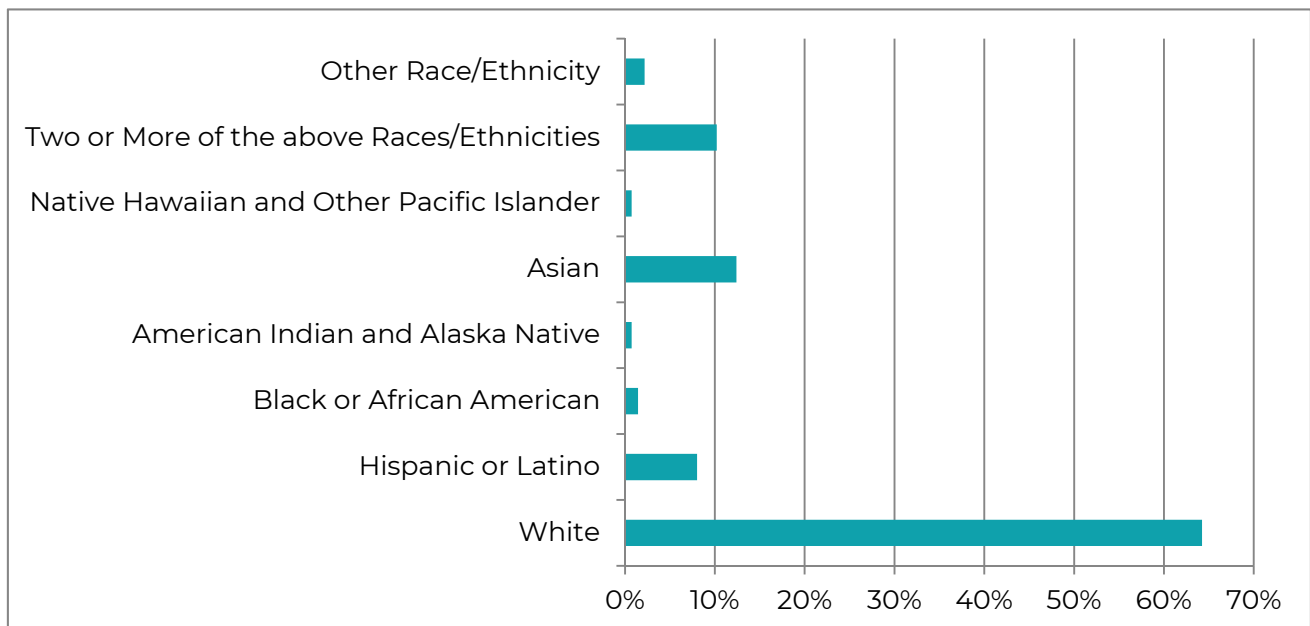

4. How would you identify your race/ethnicity?

Answer Choices	Responses	
White	64.23%	88
Hispanic or Latino	8.03%	11
Black or African American	1.46%	2
American Indian and Alaska Native	0.73%	1
Asian	12.41%	17
Native Hawaiian and Other Pacific Islander	0.73%	1
Two or More of the above Races/Ethnicities	10.22%	14
Other Race/Ethnicity	2.19%	3

Answered 137

Skipped 3