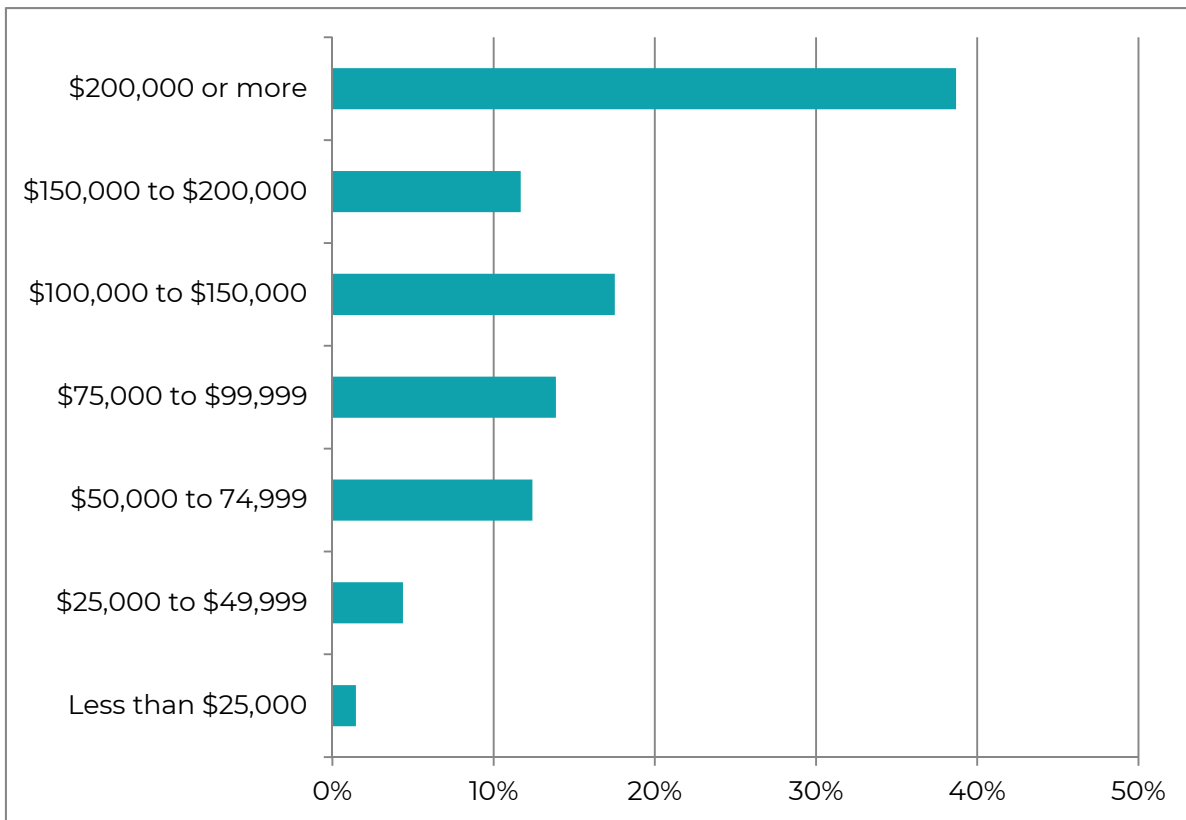

5. What is your family or household income?

Answer Choices	Responses	
Less than $25,000	1.46%	2
$25,000 to $49,999	4.38%	6
$50,000 to 74,999	12.41%	17
$75,000 to $99,999	13.87%	19
$100,000 to $150,000	17.52%	24
$150,000 to $200,000	11.68%	16
$200,000 or more	38.69%	53
Answered		137
Skipped		3