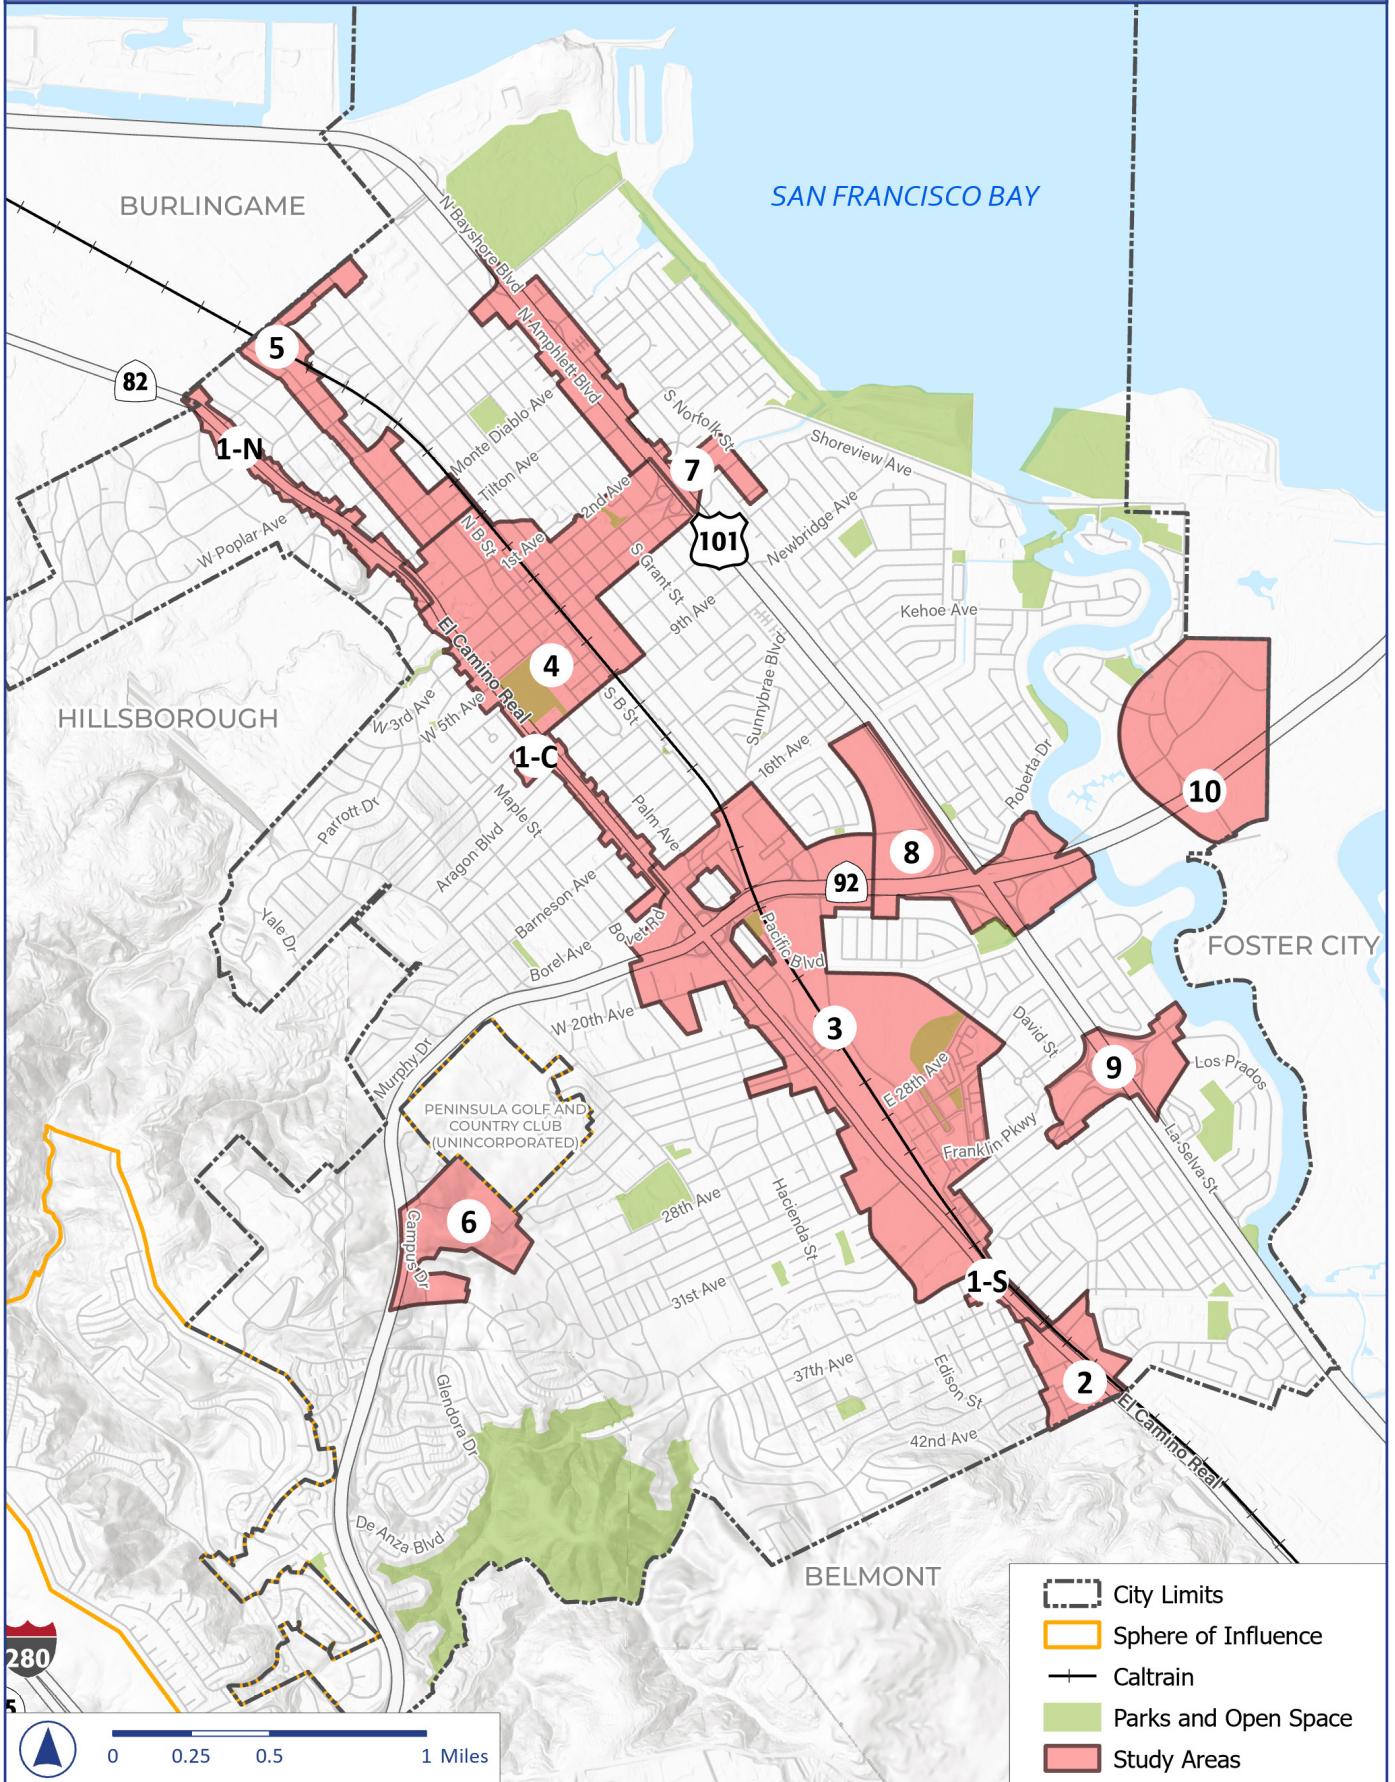

Figure I-1 Strive San Mateo General Plan 2040 Study Areas

Source: City of San Mateo, 2022; ESRI, 2022; PlaceWorks, 2023.

Note: This map is included for informational purposes and is not adopted as part of this General Plan.