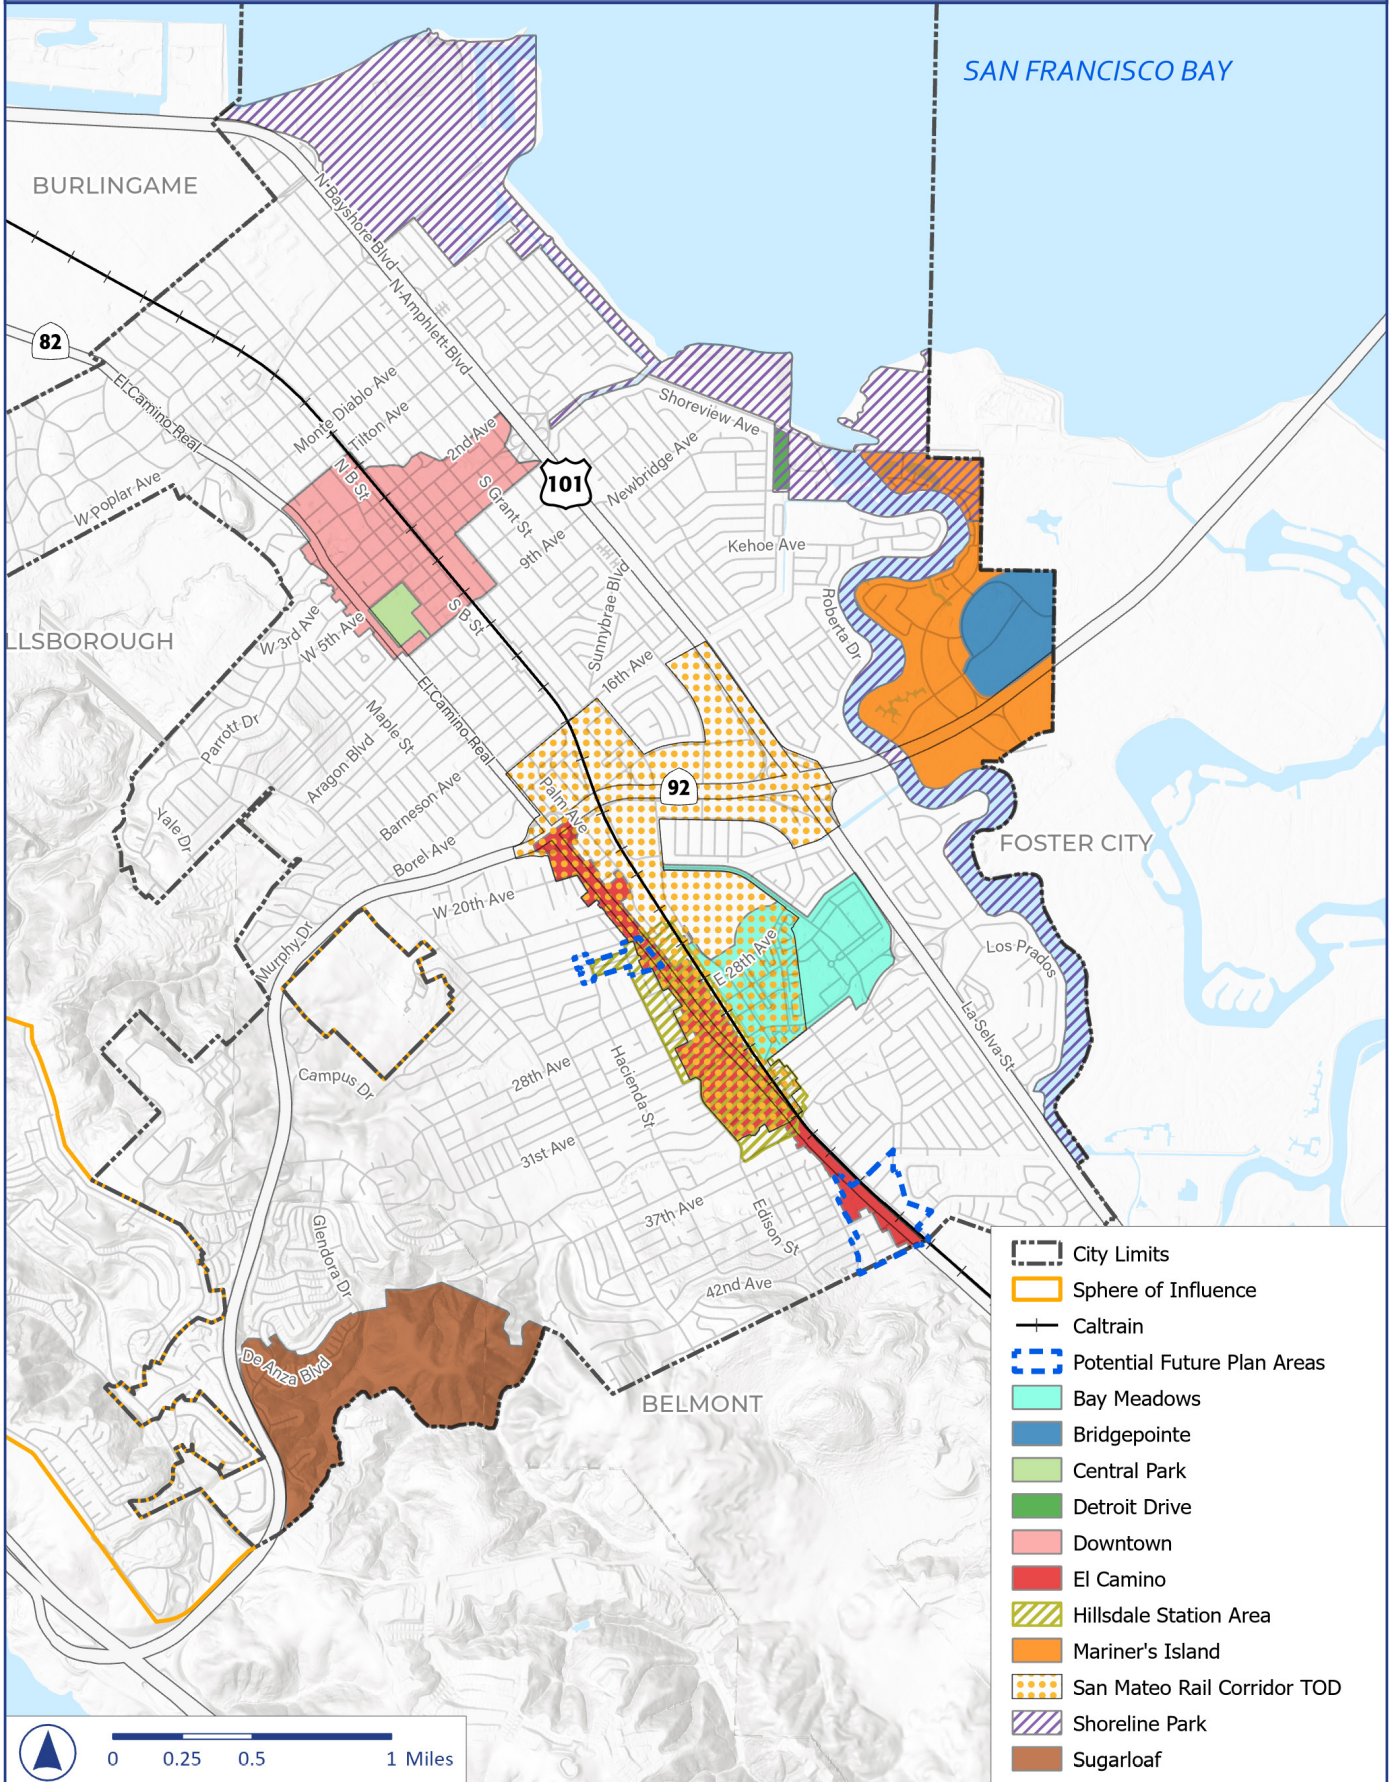

Figure LU-3 Specific Plan, Master Plan, and Area Plans

Source: City of San Mateo, 2022; ESRI, 2022; PlaceWorks, 2023.  
 Note: This map is included for informational purposes and is not adopted as part of this General Plan.