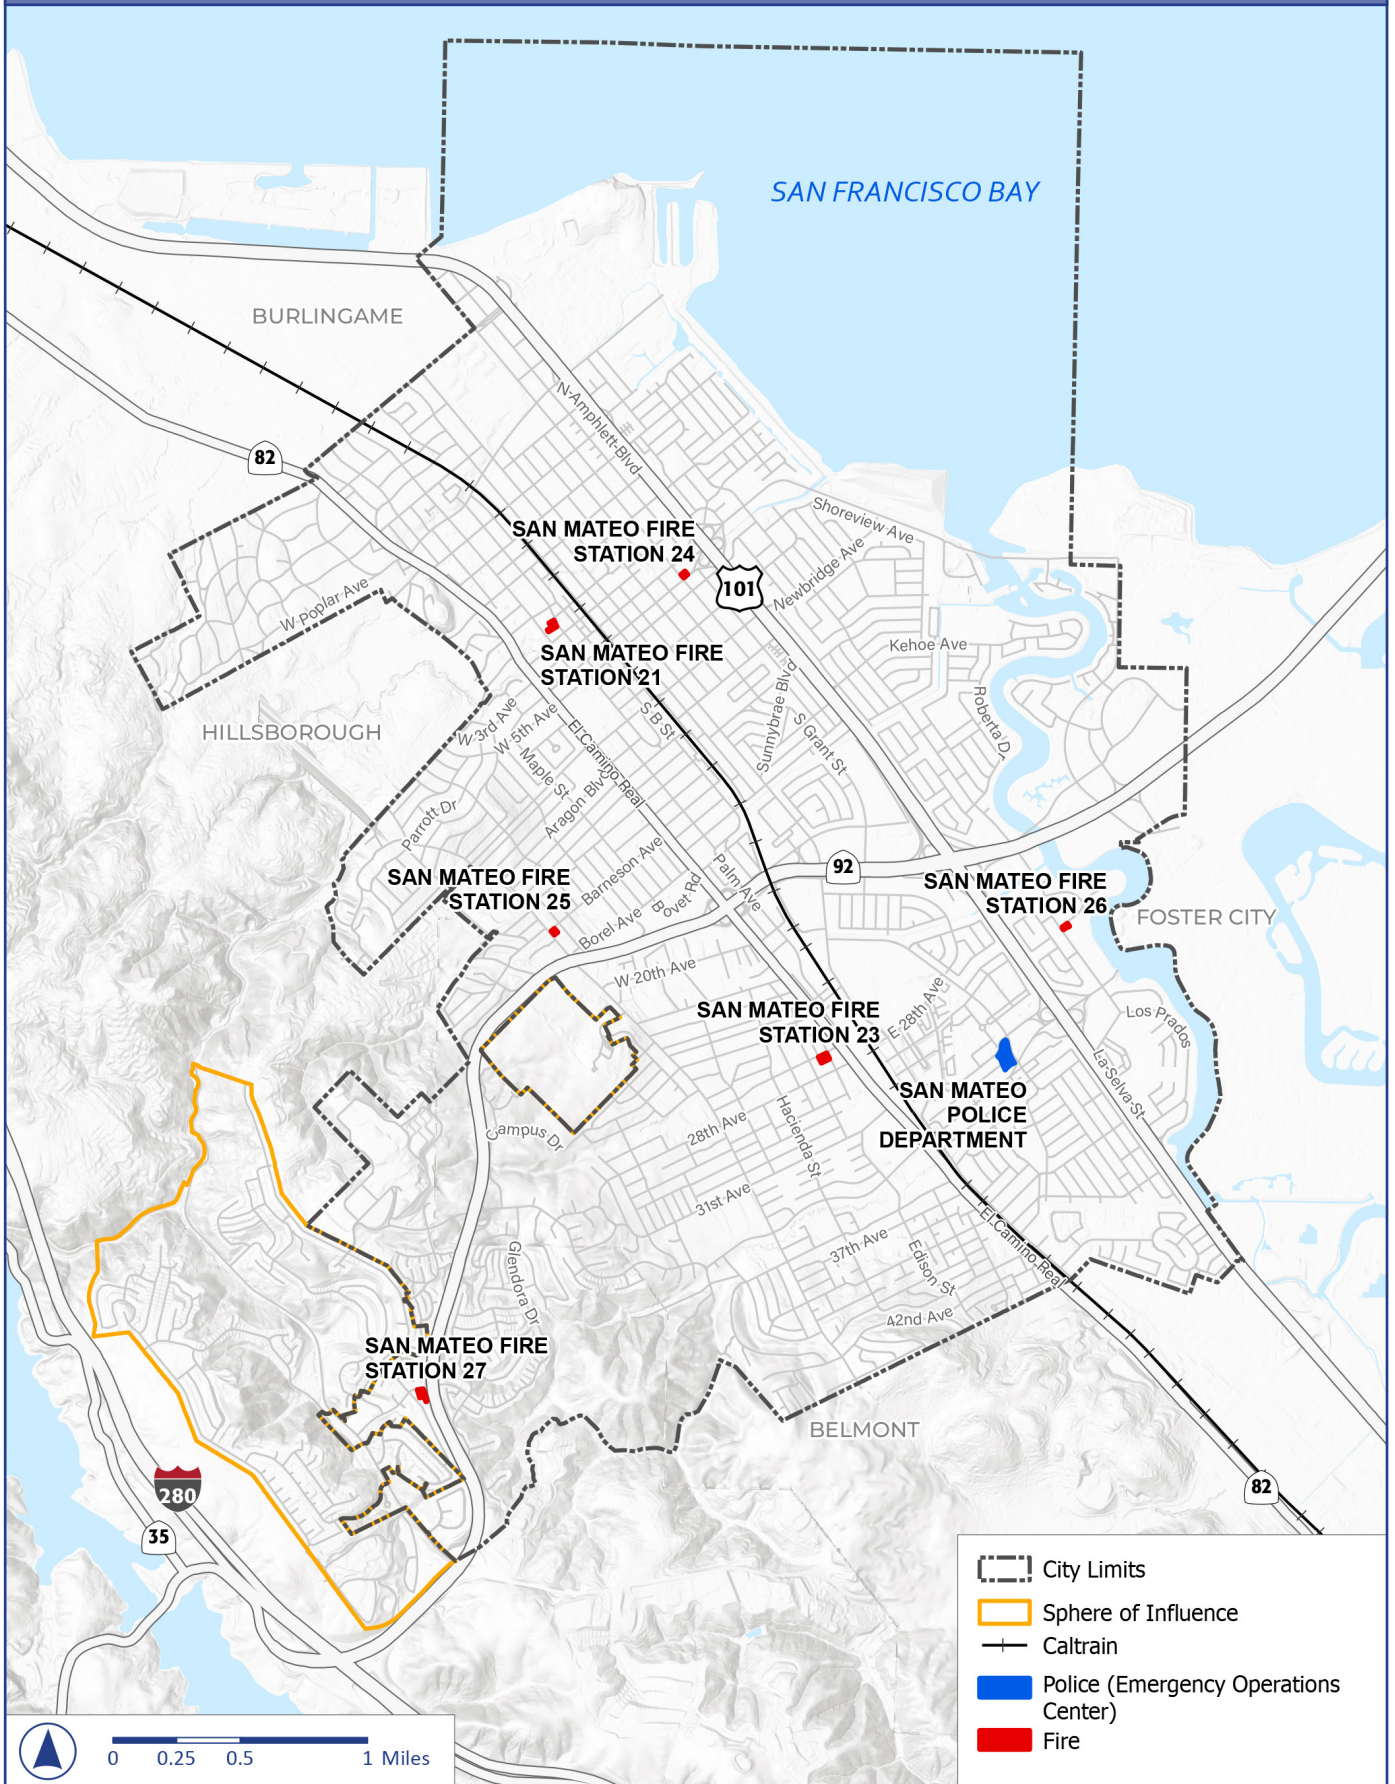

Figure PSF-1 Fire and Police Services

Source: City of San Mateo, 2022; ESRI, 2022; PlaceWorks, 2023.  
 Note: This map is included for informational purposes and is not adopted as part of this General Plan.