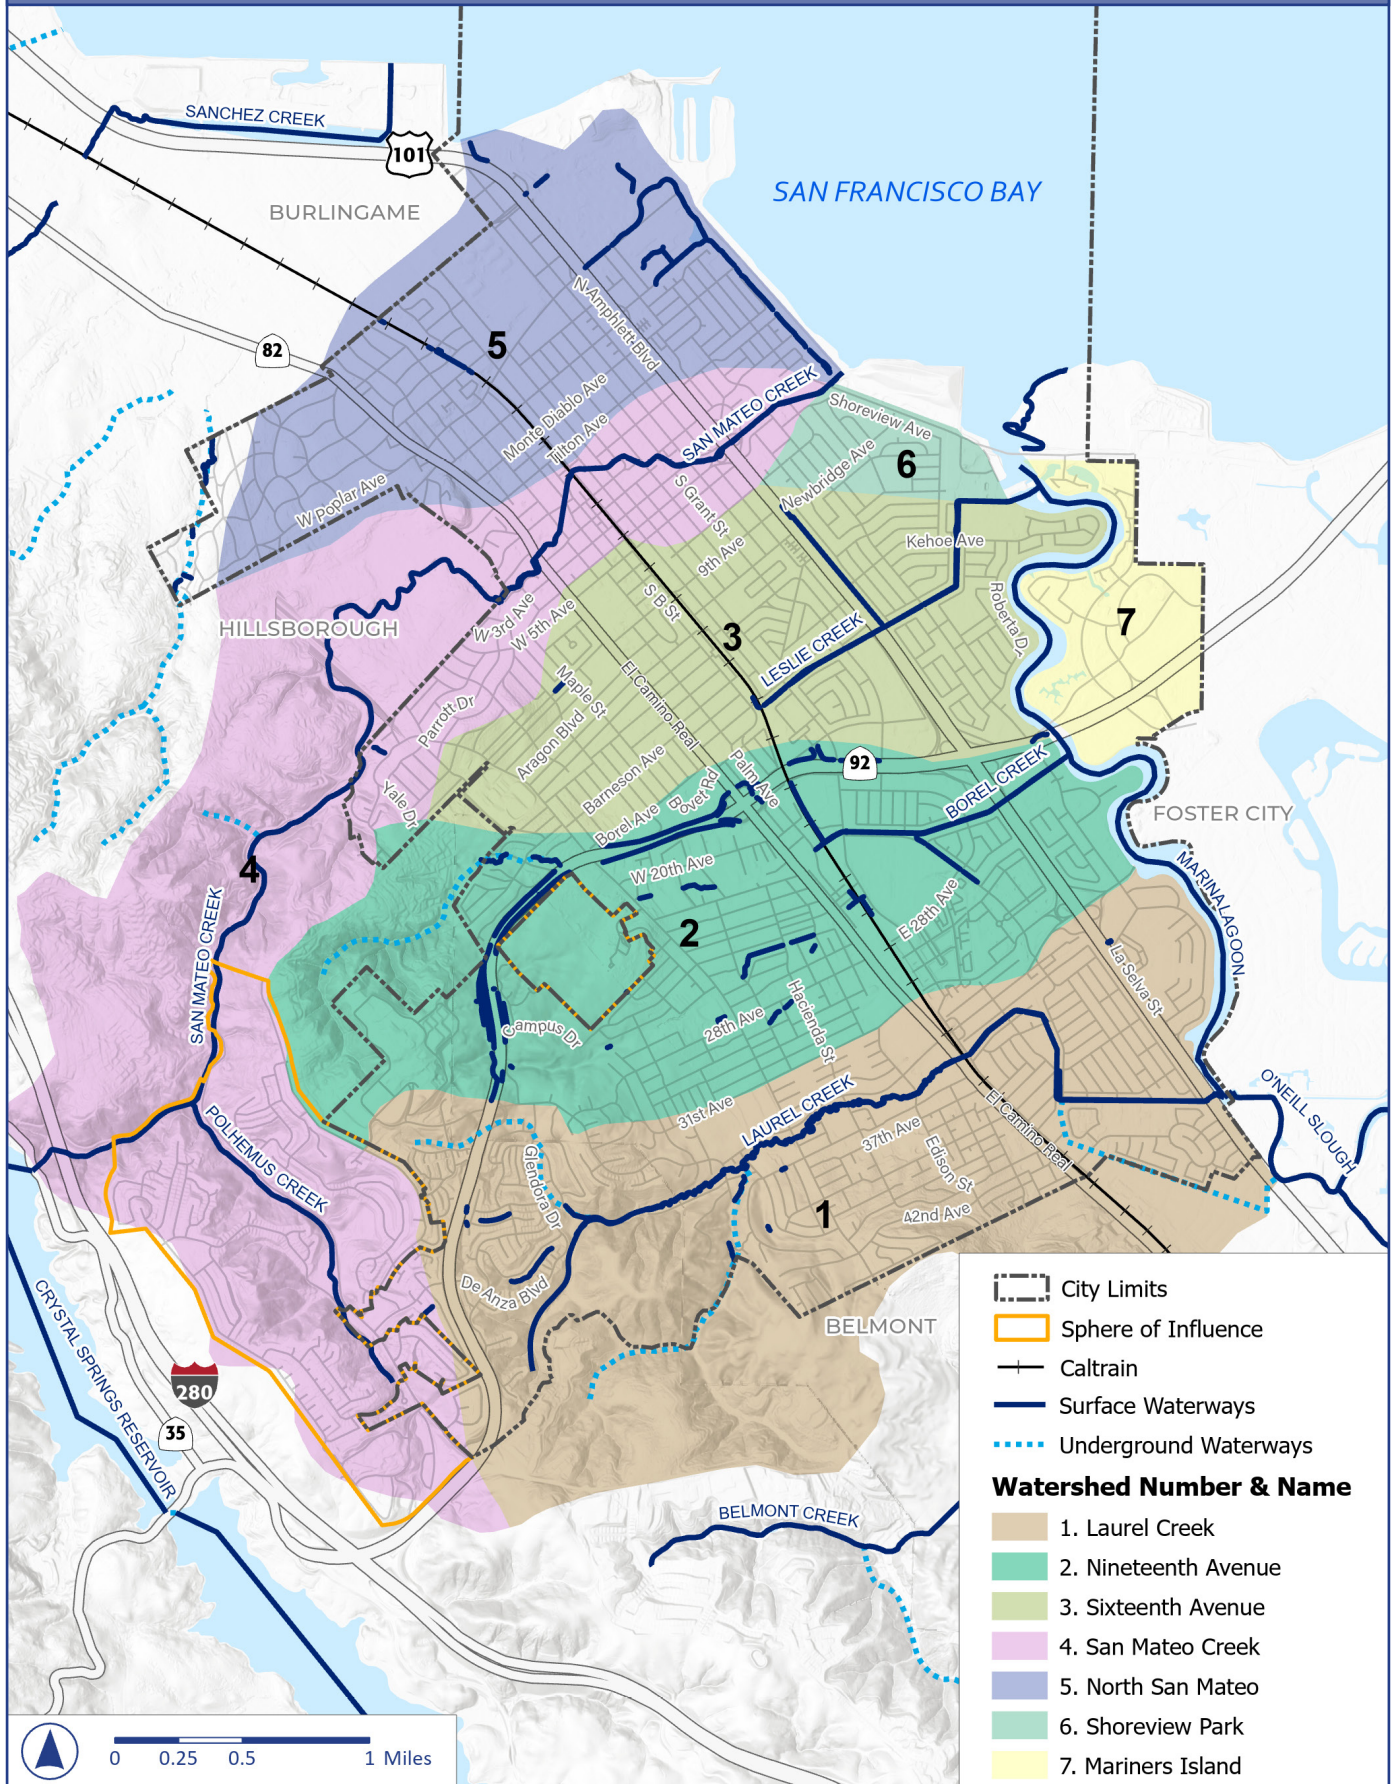

Figure PSF-2 Watershed Areas

Source: City of San Mateo, 2022; USGS; ESRI, 2022; PlaceWorks, 2023.  
 Note: This map is included for informational purposes and is not adopted as part of this General Plan.