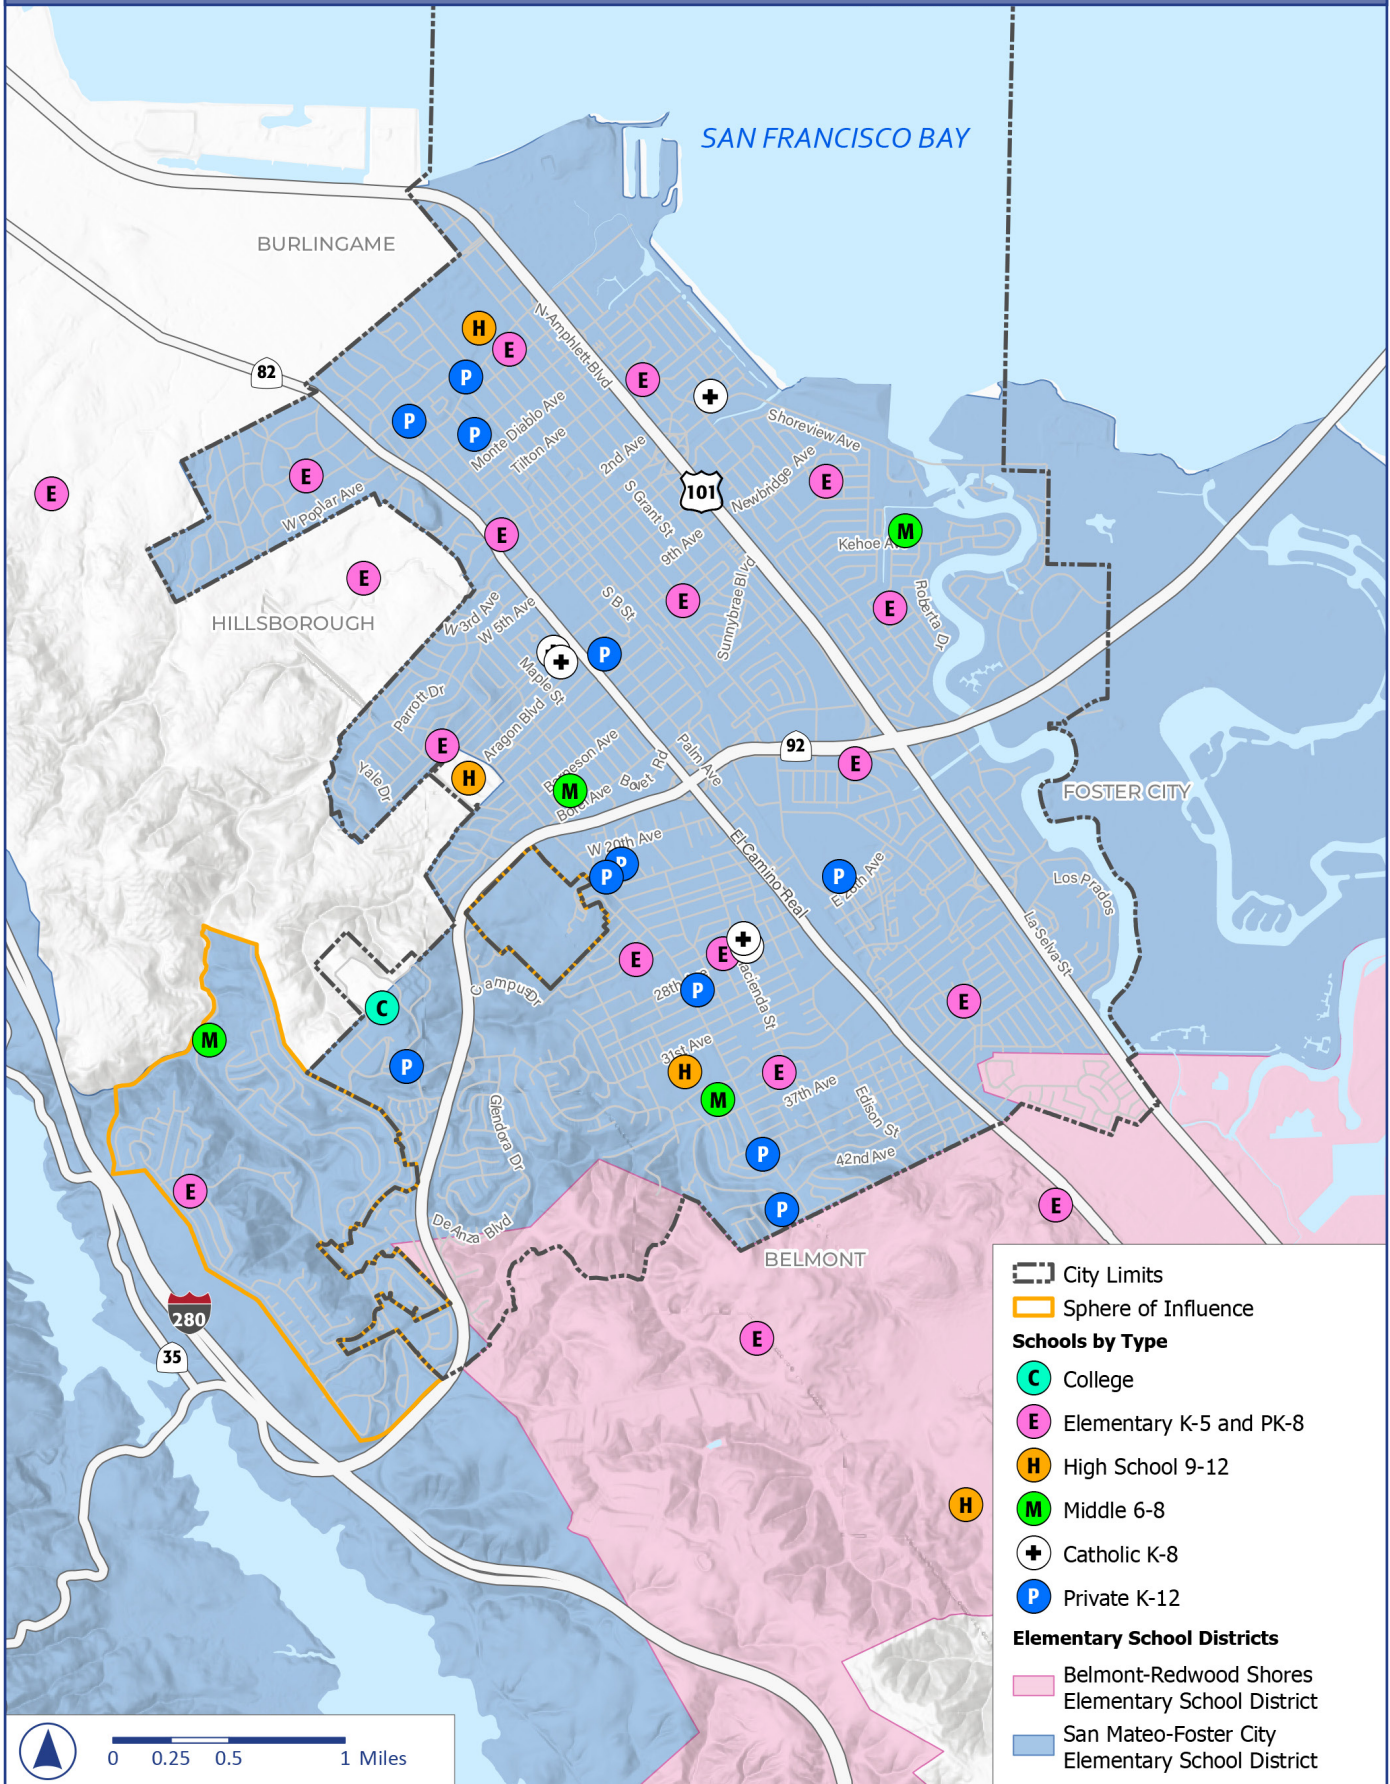

Figure PSF-3 School Sites and Elementary School Districts

Source: City of San Mateo, 2022; ESRI, 2022; PlaceWorks, 2023.

Note: This map is included for informational purposes and is not adopted as part of this General Plan.