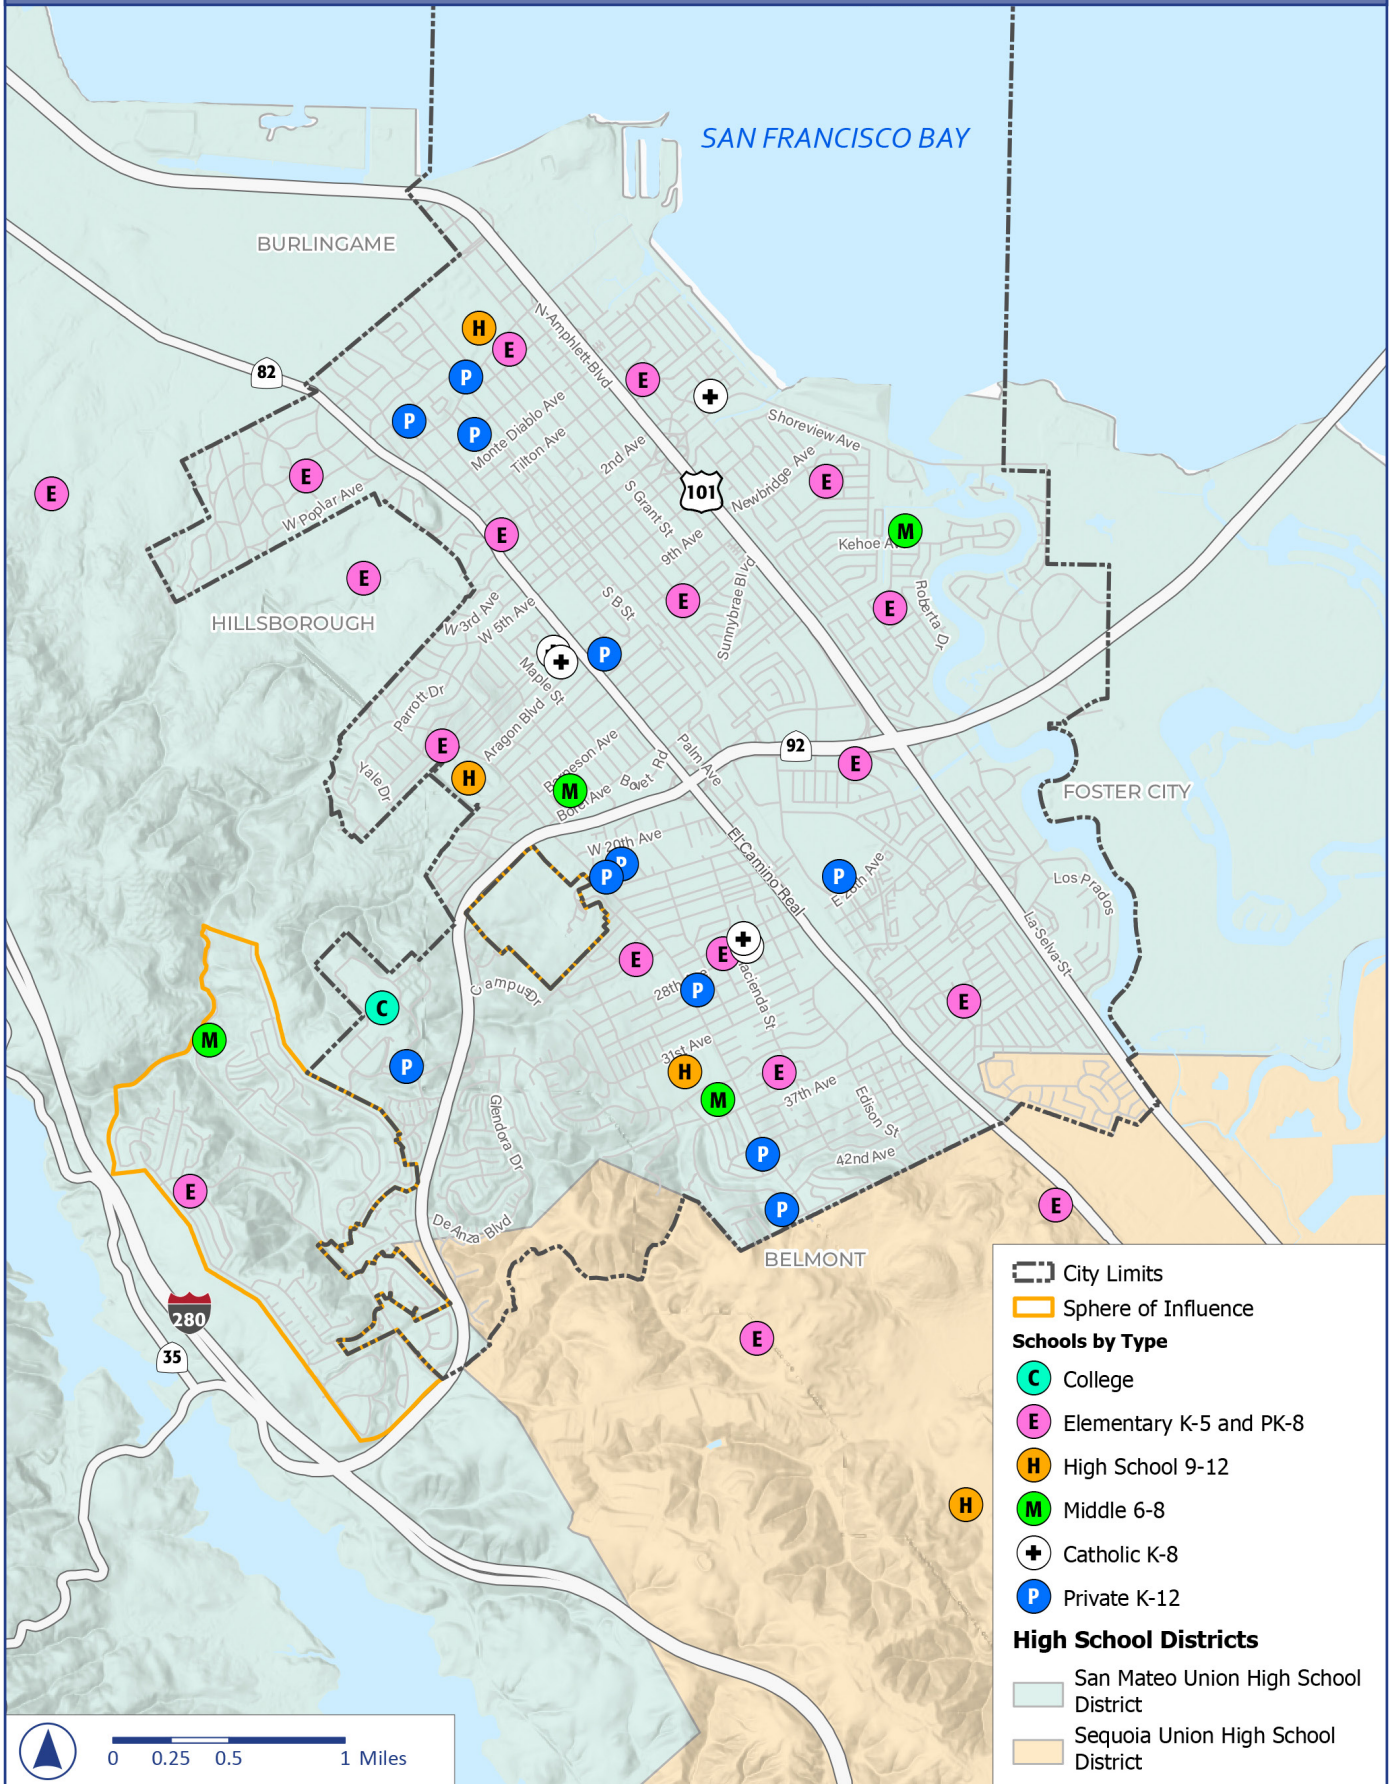

Figure PSF-4 School Sites and High School Districts

Source: City of San Mateo, 2022; ESRI, 2022; PlaceWorks, 2023.

Note: This map is included for informational purposes and is not adopted as part of this General Plan.