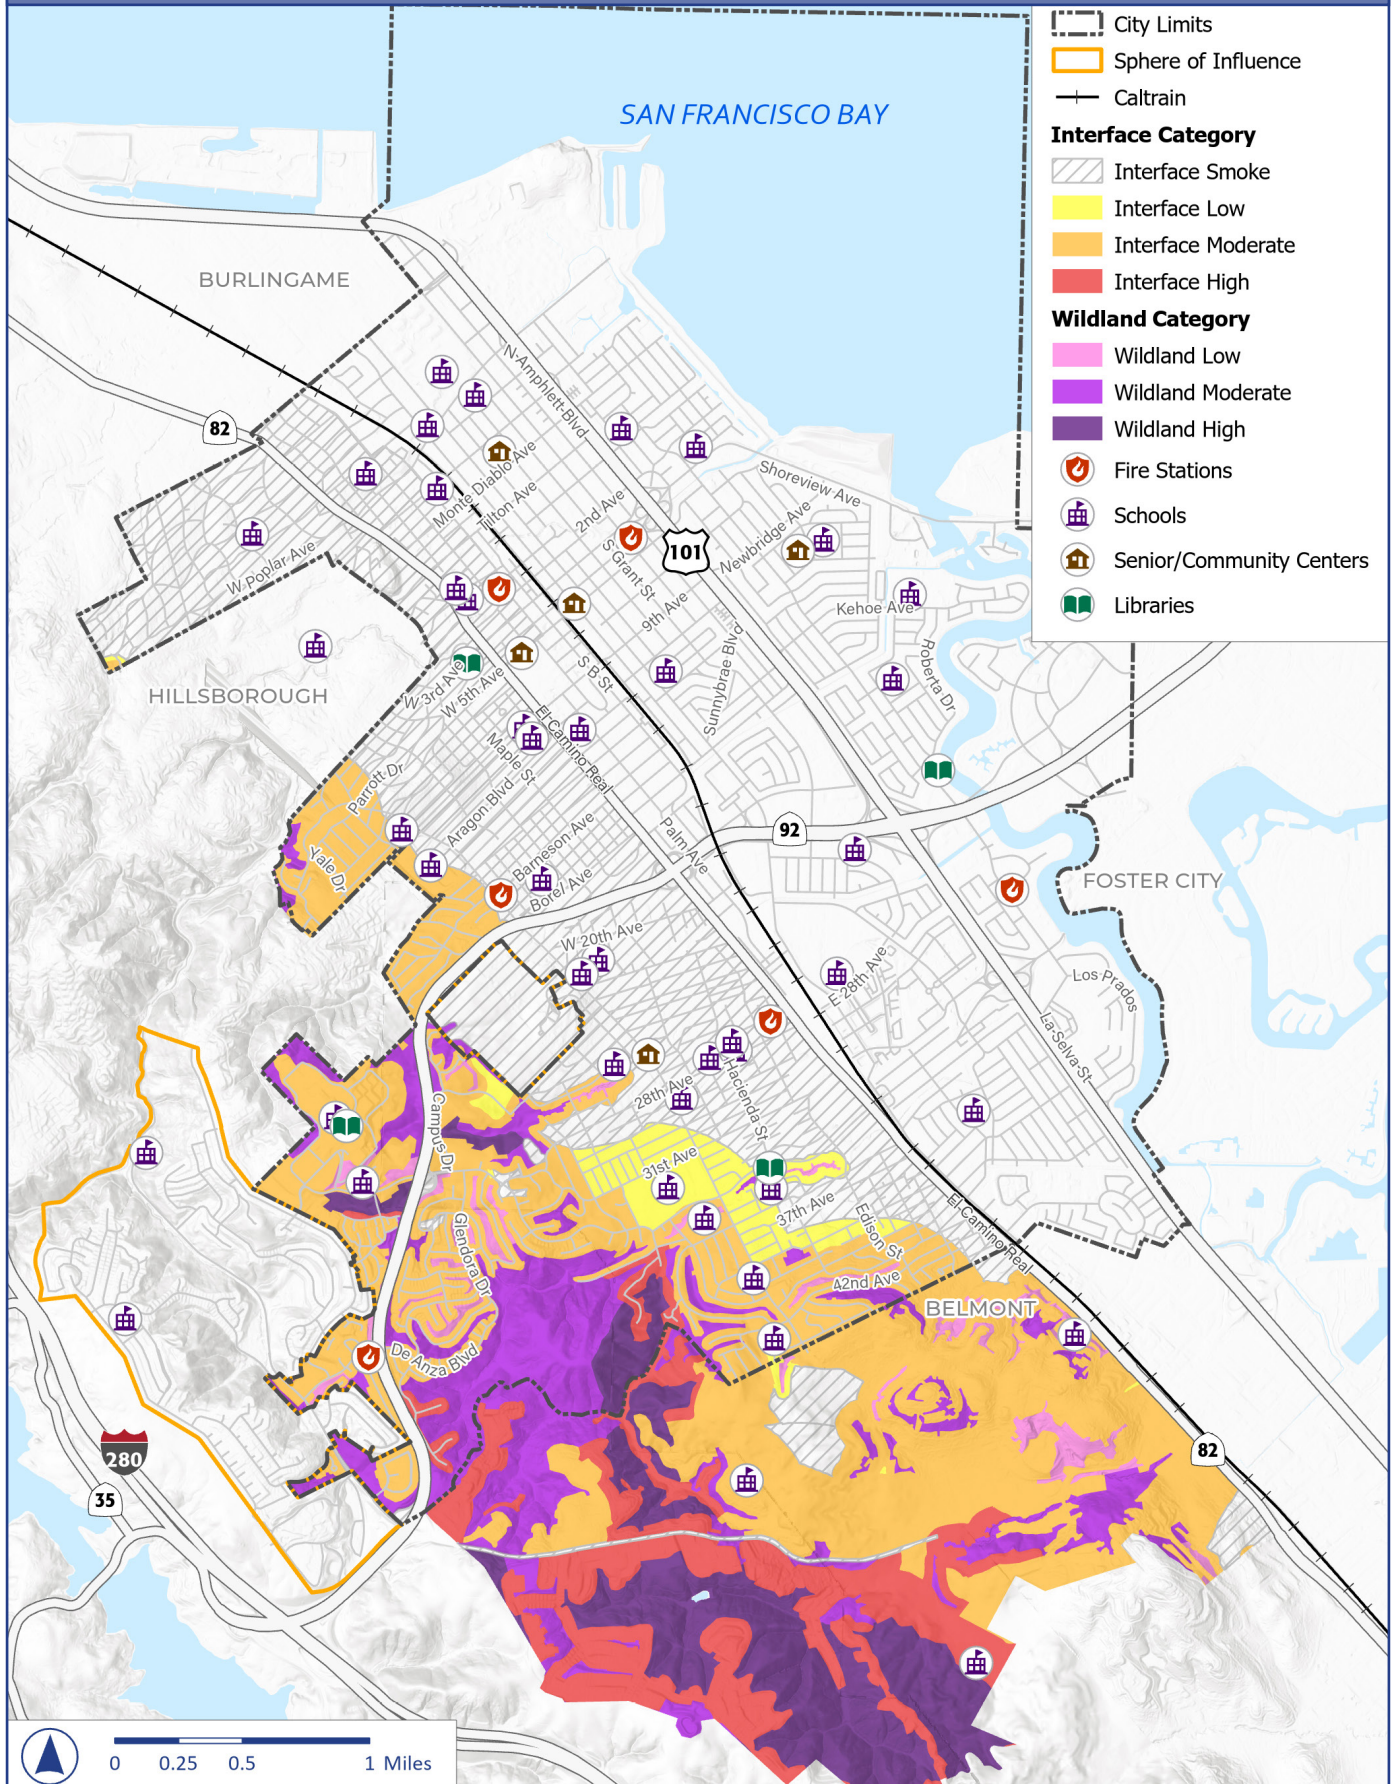

Figure S-13 Wildland-Urban Interface

Source: City of San Mateo, 2022; ESRI, 2022; PlaceWorks, 2023.