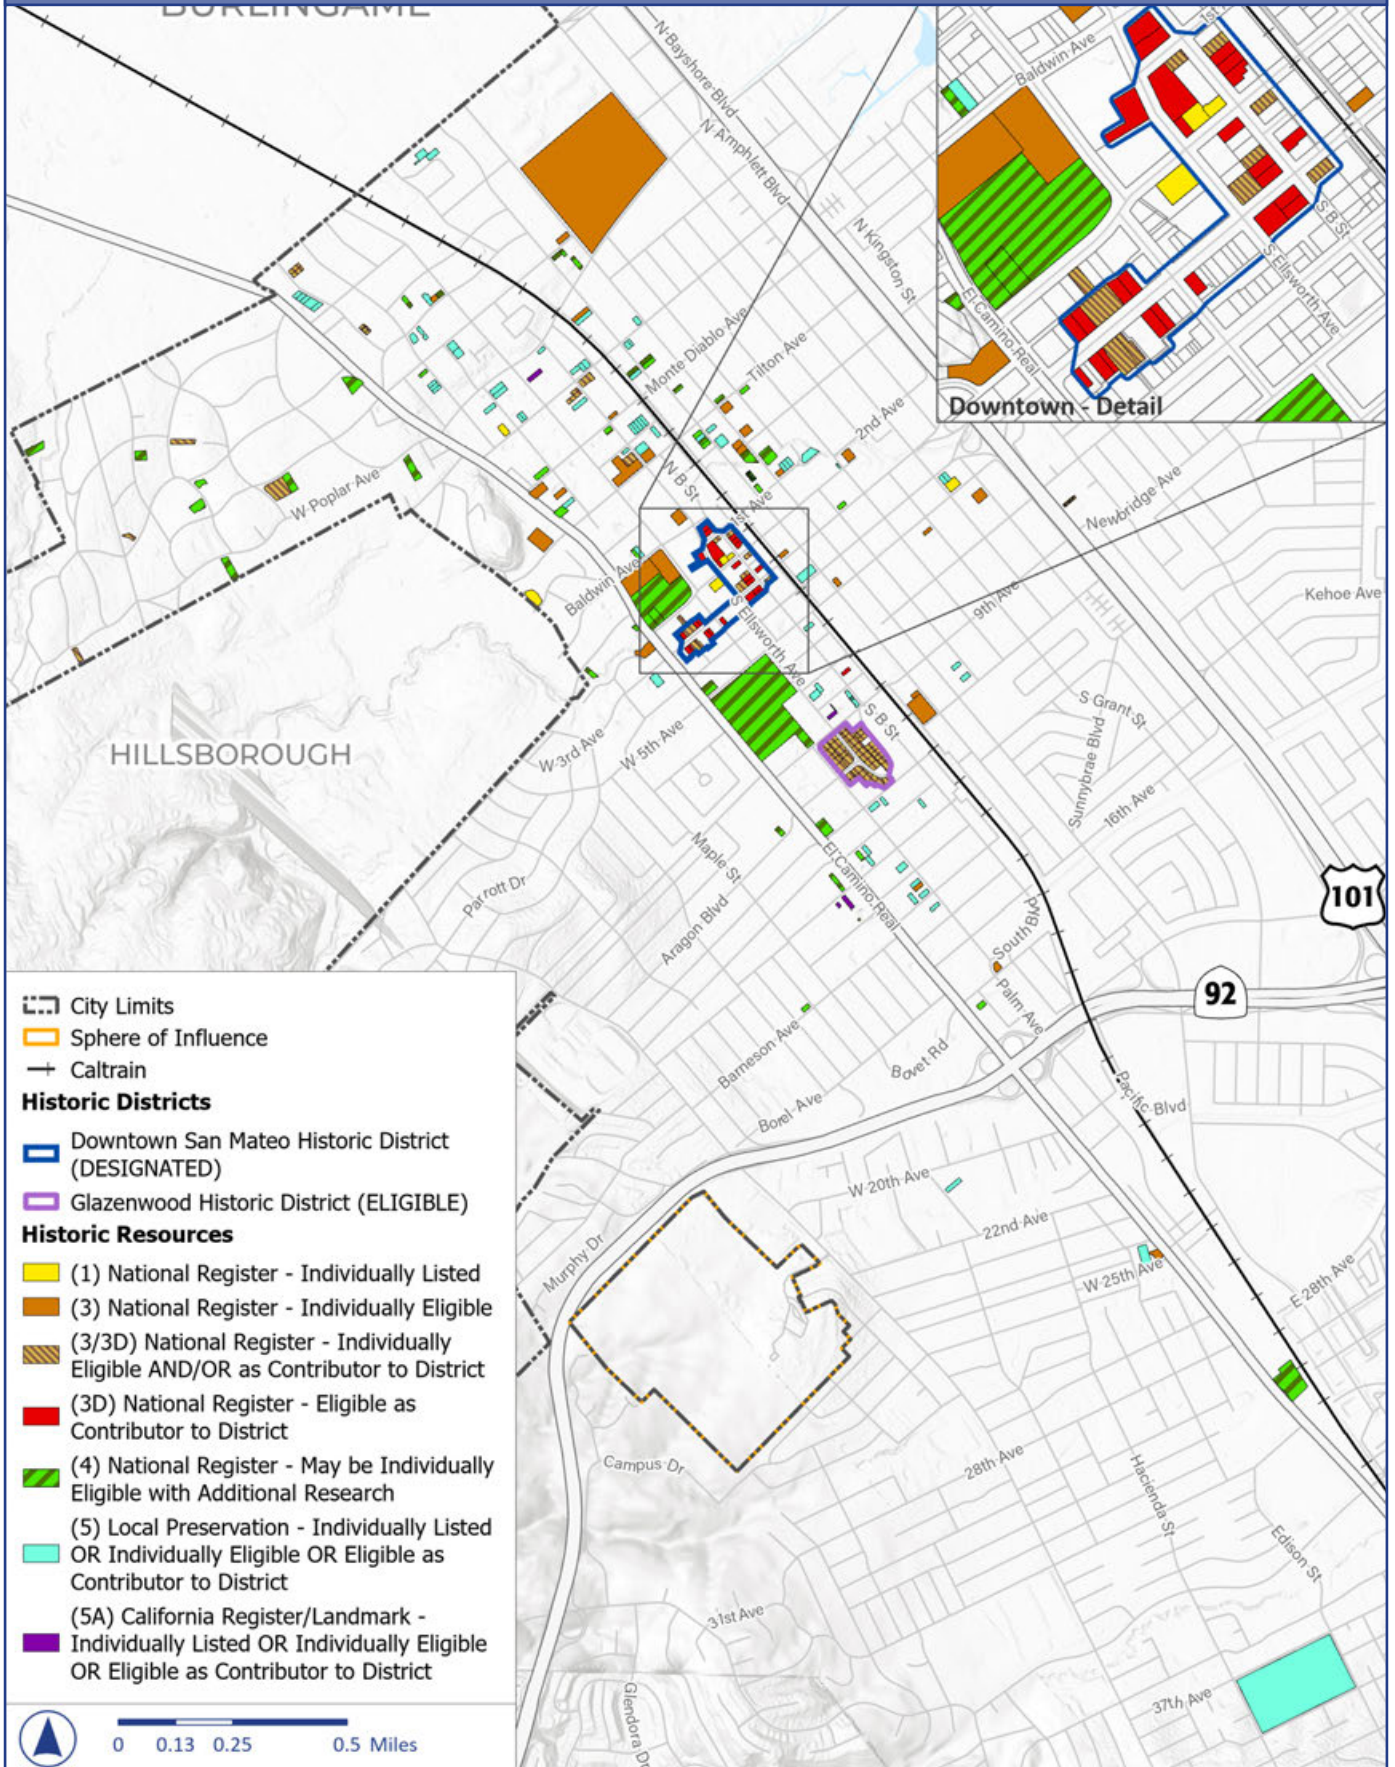

Figure CD-1 Historic Resources in San Mateo

Source: City of San Mateo Historic Building Survey 1989; ESRI, 2022; PlaceWorks, 2023.

Note: Supplemental information about the City's Historic Resources Inventory is available on the City's website (<https://www.cityofsanmateo.org/4775/Historic-Resources>).

Note: This map is included for informational purposes and is not adopted as part of this General Plan.